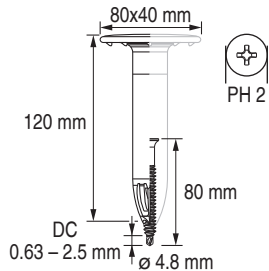

2059343
22.01.2014

S-IDP 4.8S/8040x160

2045834

Rostfrei/Inox/Stainless

2059343